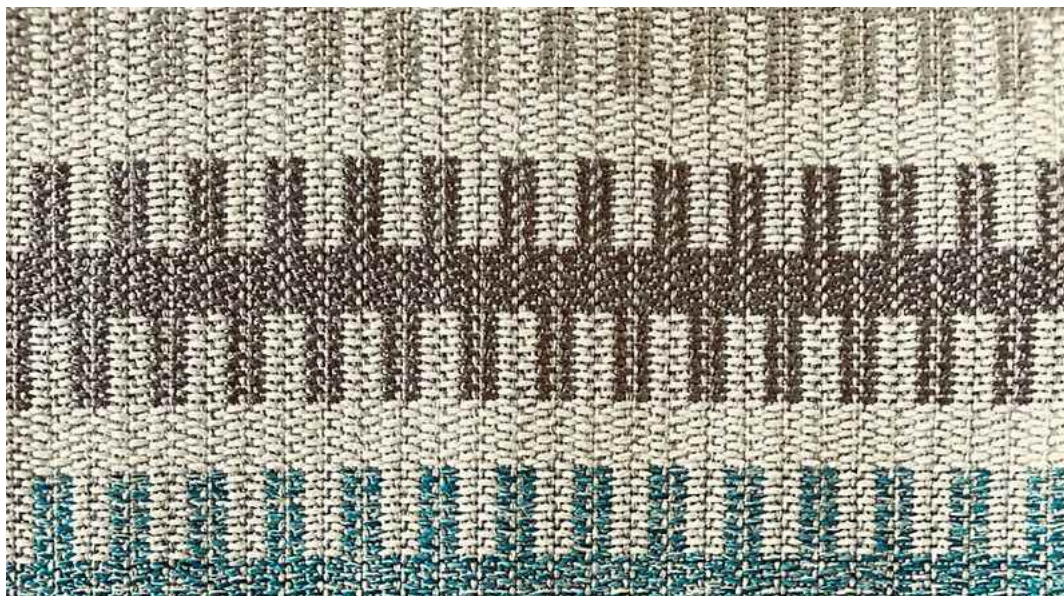

FOX LINTON

INDOOR/OUTDOOR FABRICS

PENDINE

Colour Shown: Summer Waters (6 colours available) FL010078001

Our geometric stripe with its carefully crafted colour palette is quite simply fun to work with and easy to live with. Our six strong colourways stretch from cool calm greys and neutrals, navys and blacks to more punchy sunshine and ocean inspired combinations.

DESIGN CONTENT

100% Polypropylene

DESIGN WIDTH

158cm

TYPE OF REPEAT

Horizontal: 1.2cm, Vertical: 18.7cm

MARTINDALE RUBS

30,000