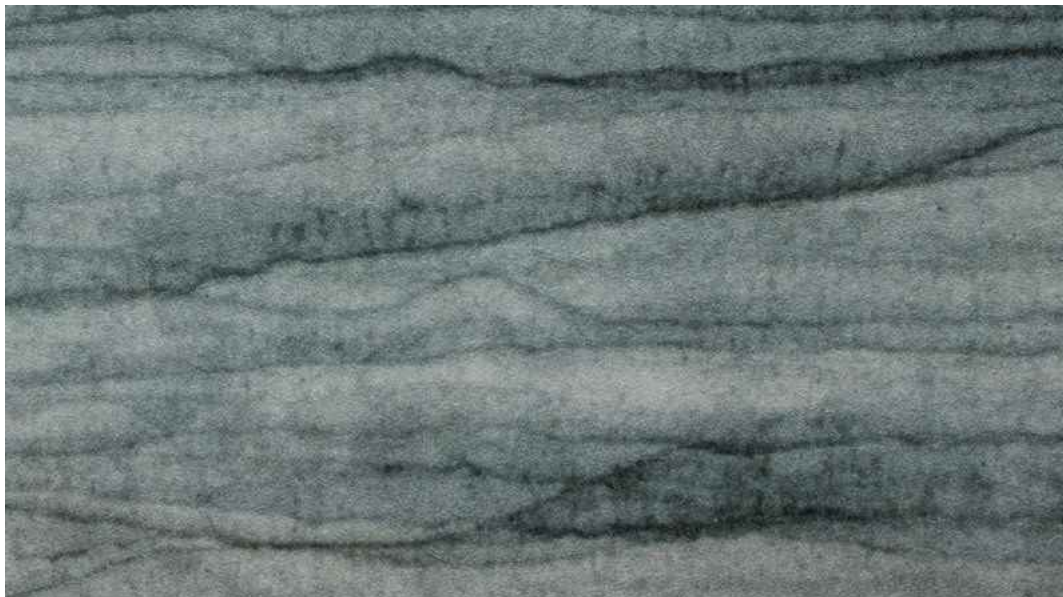

FOX LINTON

WALLCOVERINGS SPRING TIDE

Colour Shown: Moonlight (4 colours available) FL020001001

Mirroring the intricate markings left on coastal rocks and cliffs over time by the waves, Spring Tide comes in four subtle metallic shades, designed to create a calming ambience in the home.

DESIGN WIDTH

140cm

TYPE OF REPEAT

97.6cm

PATTERN MATCH

Straight Match

ROLL WIDTH

Per 1m

SOLD BY

Metre

WASHABILITY

PASTE APPLICATION

Paste the wall
